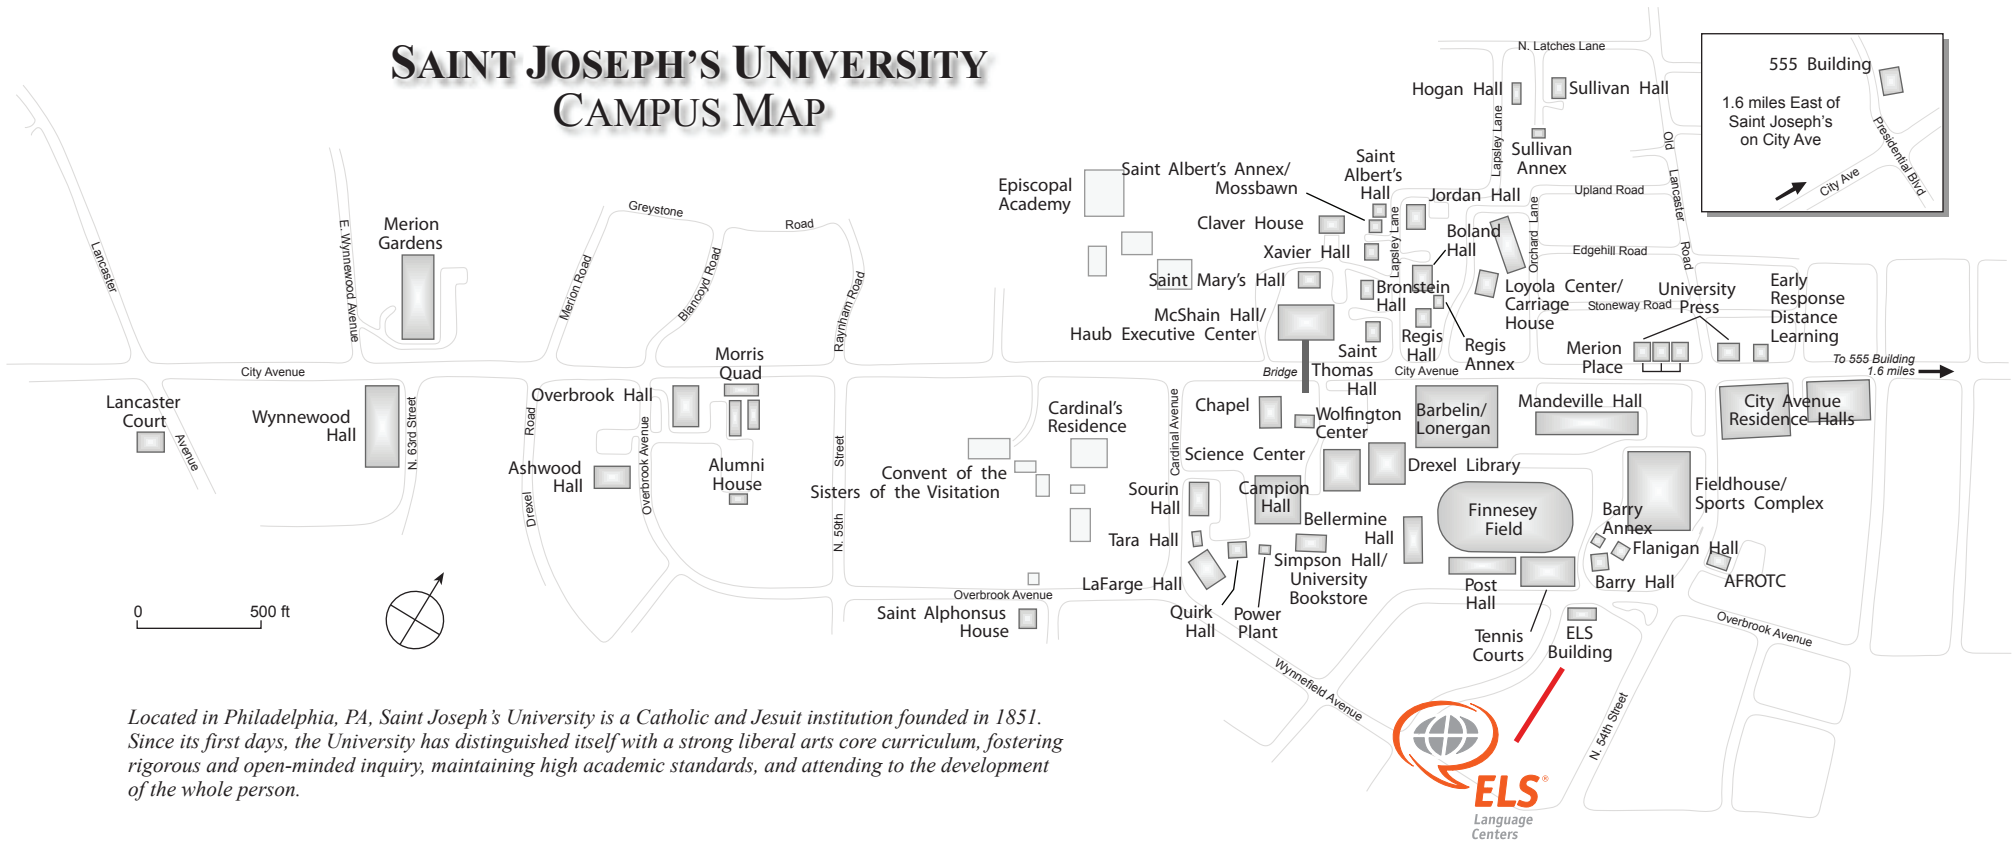

SAINT JOSEPH'S UNIVERSITY CAMPUS MAP

Located in Philadelphia, PA, Saint Joseph's University is a Catholic and Jesuit institution founded in 1851. Since its first days, the University has distinguished itself with a strong liberal arts core curriculum, fostering rigorous and open-minded inquiry, maintaining high academic standards, and attending to the development of the whole person.

Offerings

Saint Joseph's offers 40 undergraduate majors;
10 additional special-study options;
14 study abroad programs;
52 graduate study areas;
and an Ed.D. in Educational Leadership.

Enrollment: 2003-2004

Campus

65 acres in western Philadelphia and
Montgomery County; 52 buildings

Libraries

Francis A. Drexel Library & the Campbell Collection in Food Marketing
350,081 volumes; 1,400 print journals; 7,017 full-text electronic journals
2,601 online books; 840,435 microforms