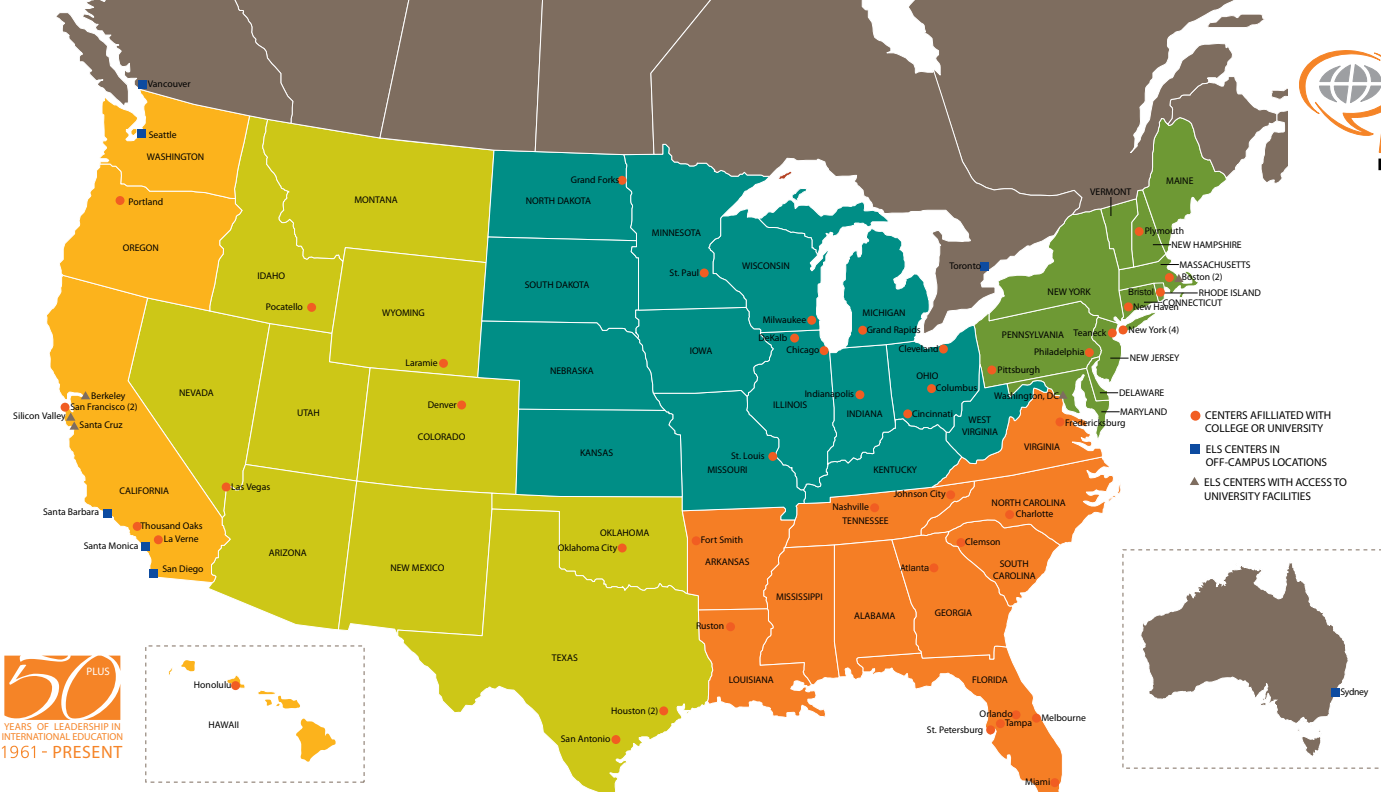

### **Schedule A Centers**

Berkeley, CA  
Boston - Newton, MA  
Cincinnati, OH  
Houston, TX  
New York (Manhattan), NY  
Philadelphia, PA  
Santa Barbara, CA  
Seattle, WA

### **Schedule B Centers**

Atlanta, GA  
Boston - Cambridge, MA  
Charlotte, NC  
Chicago, IL  
Garden City, NY  
Honolulu, HI  
La Verne, CA  
San Diego, CA  
San Francisco - North Bay, CA  
Teaneck, NJ  
Washington, DC

## Explore our many diverse locations throughout the USA, Canada and Australia!

- New York (Manhattan), New York
- New York (Riverdale), New York
- Oklahoma City, Oklahoma
- Orlando, Florida
- Philadelphia, Pennsylvania
- Pittsburgh, Pennsylvania
- Plymouth, New Hampshire
- Pocatello, Idaho
- Portland, Oregon
- Ruston, Louisiana
- St. Louis, Missouri
- St. Paul, Minnesota
- St. Petersburg, Florida
- San Antonio, Texas
- San Diego, California
- San Francisco - Downtown, California
- San Francisco - North Bay, California
- Santa Barbara, California
- Santa Cruz, California
- Santa Monica, California
- Seattle, Washington
- Silicon Valley, California (NEW)
- Tampa, Florida
- Teaneck, New Jersey
- Thousand Oaks, California
- Washington, DC