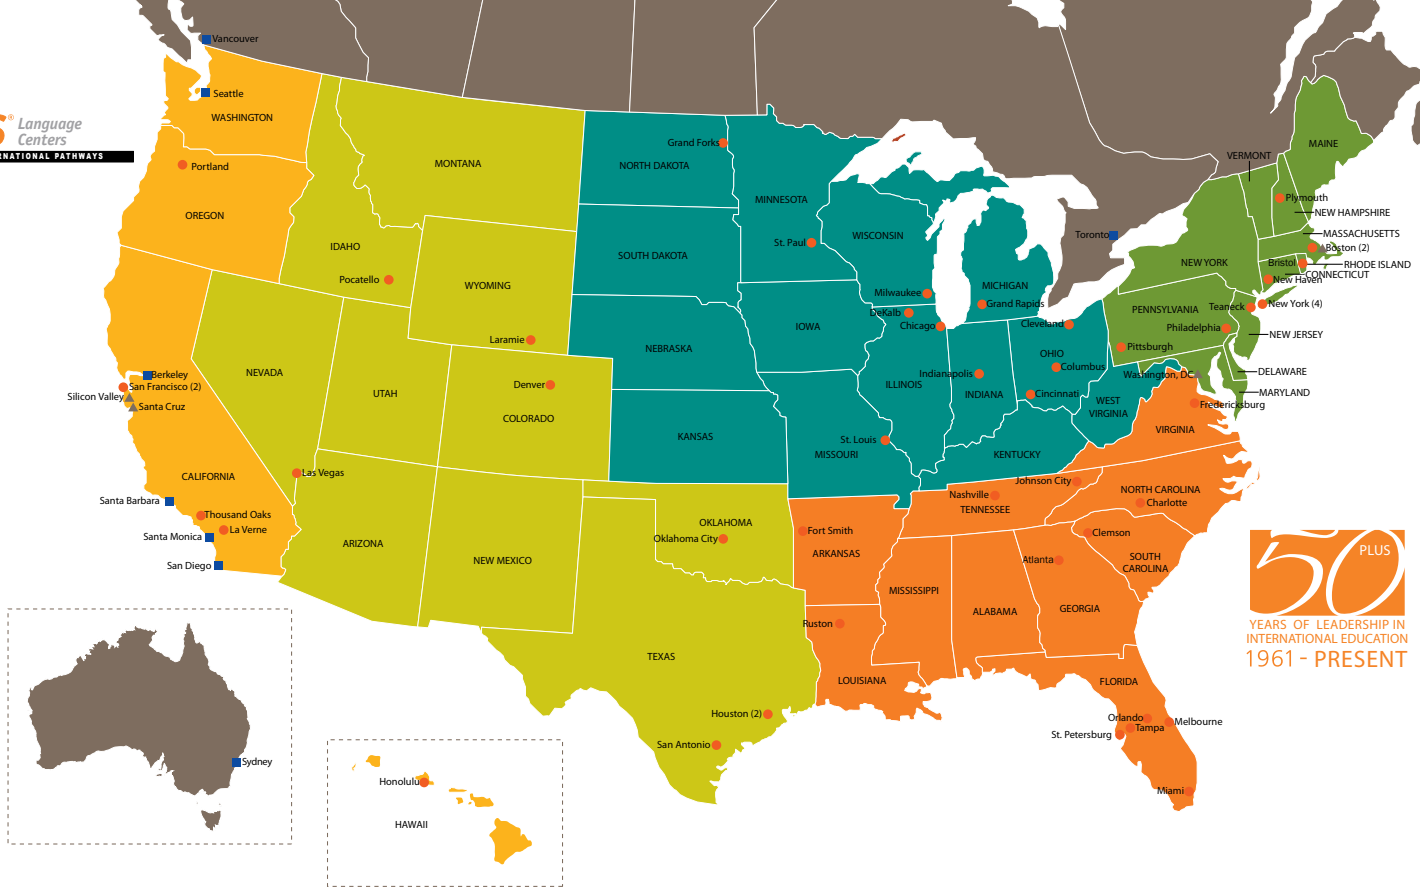

Explore our many diverse locations throughout the USA, Canada and Australia!

ELS Language Center Locations in the USA

Atlanta, Georgia
Berkeley, California
Boston - Cambridge, Massachusetts
Boston - Newton, Massachusetts
Bristol, Rhode Island
Charlotte, North Carolina
Chicago, Illinois
Cincinnati, Ohio
Clemson, South Carolina
Cleveland, Ohio
Columbus, Ohio
DeKalb, Illinois
Denver, Colorado
Fort Smith, Arkansas
Fredericksburg, Virginia **(NEW)**
Garden City, New York
Grand Forks, North Dakota
Grand Rapids, Michigan
Honolulu, Hawaii
Houston, Texas
Houston - Clear Lake, Texas
Indianapolis, Indiana
Johnson City, Tennessee **(NEW)**
La Verne, California
Laramie, Wyoming
Las Vegas, Nevada
Melbourne, Florida
Miami, Florida
Milwaukee, Wisconsin
Nashville, Tennessee
New Haven, Connecticut
New York (Manhattan), New York
Southern Polytechnic State University
City Center
City Center
Mount Ida College
Roger Williams University
Queens University of Charlotte
Dominican University
University of Cincinnati
Clemson University
Case Western Reserve University
Ohio Dominican University
Northern Illinois University
Front Range Community College
University of Arkansas - Fort Smith
University of Mary Washington
Adelphi University
University of North Dakota
Grand Valley State University
Hawai'i Pacific University
University of St. Thomas
University of Houston - Clear Lake
IUPUI
East Tennessee State University
University of La Verne
University of Wyoming
College of Southern Nevada
Florida Institute of Technology
Barry University
Marquette University
Middle Tennessee State University
University of New Haven
Adelphi University - Manhattan Center

New York (Manhattan), New York
New York (Riverdale), New York
Oklahoma City, Oklahoma
Orlando, Florida
Philadelphia, Pennsylvania
Pittsburgh, Pennsylvania
Plymouth, New Hampshire
Pocatello, Idaho
Portland, Oregon
Ruston, Louisiana
St. Louis, Missouri
St. Paul, Minnesota
St. Petersburg, Florida
San Antonio, Texas
San Diego, California
San Francisco - Downtown, California
San Francisco - North Bay, California
Santa Barbara, California
Santa Cruz, California
Santa Monica, California
Seattle, Washington
Silicon Valley, California **(NEW)**
Tampa, Florida
Teaneck, New Jersey
Thousand Oaks, California
Washington, DC

The Juilliard School
College of Mount Saint Vincent
Oklahoma City University
Stetson University Extension
Saint Joseph's University
Point Park University
Plymouth State University
Idaho State University
Concordia University
Louisiana Tech University
University of Missouri - St. Louis
University of St. Thomas
Eckerd College
University of the Incarnate Word
City Center
Golden Gate University
Dominican University of California
City Center
City Center
City Center
City Center
City Center
The University of Tampa
Fairleigh Dickinson University
California Lutheran University
City Center